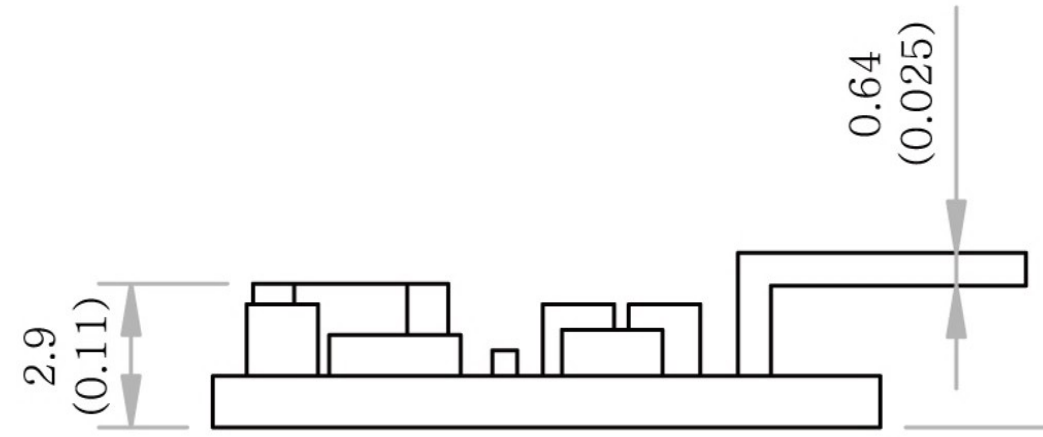

ASSIGNMENTS

Output (SIP)

+Vin
COM
+Vout

ENSIONS

DERATING CURVE

NOTE 1 All dimension are
2 Weight : 0.58g or