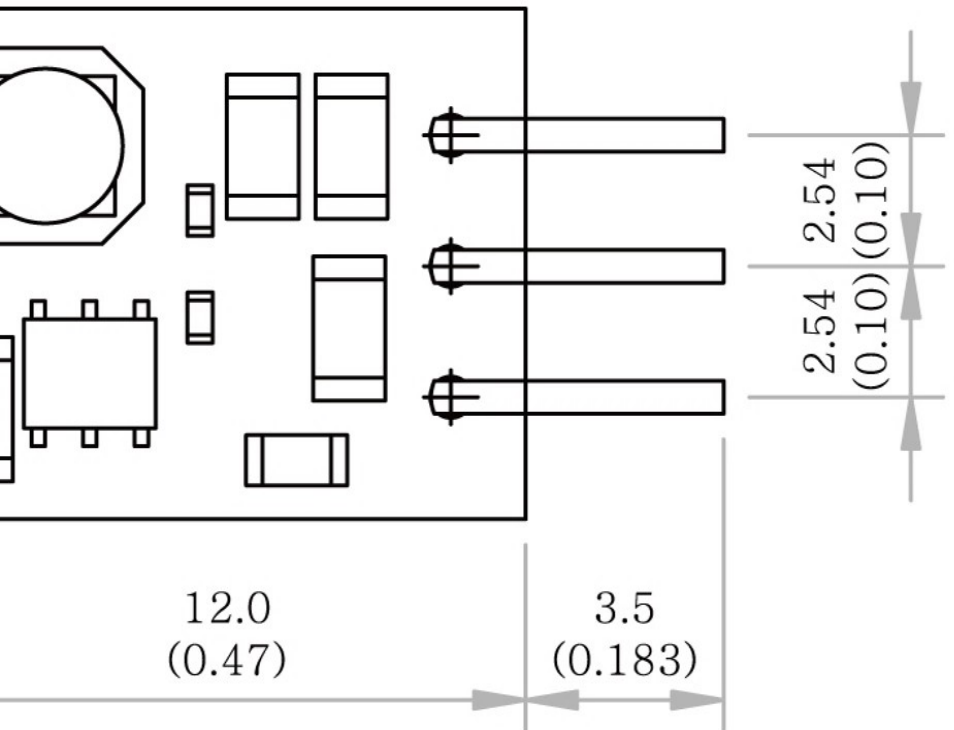

ASSIGNMENTS

Output (SIP)

+Vin
COM
+Vout

ENSIONS

DERATING CURVE

NOTE 1 All dimension are
2 Weight : 0.58g or