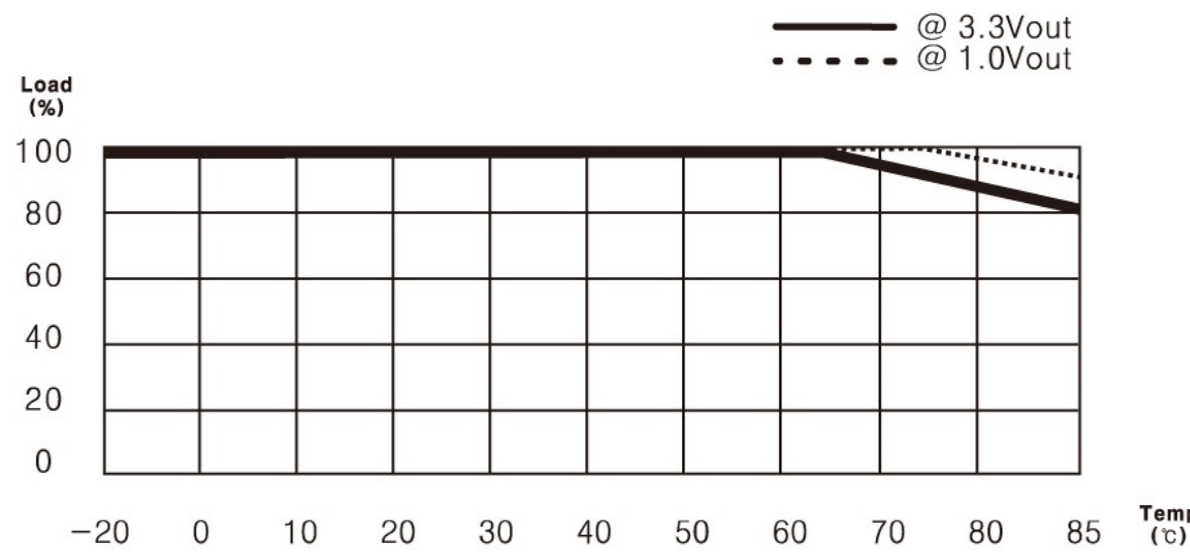

ASSIGNMENTS

Output (SIP)

+Vin
COM
+Vout

ENSIONS

DERATING CURVE

NOTE 1 All dimension are
2 Weight : 0.58g or